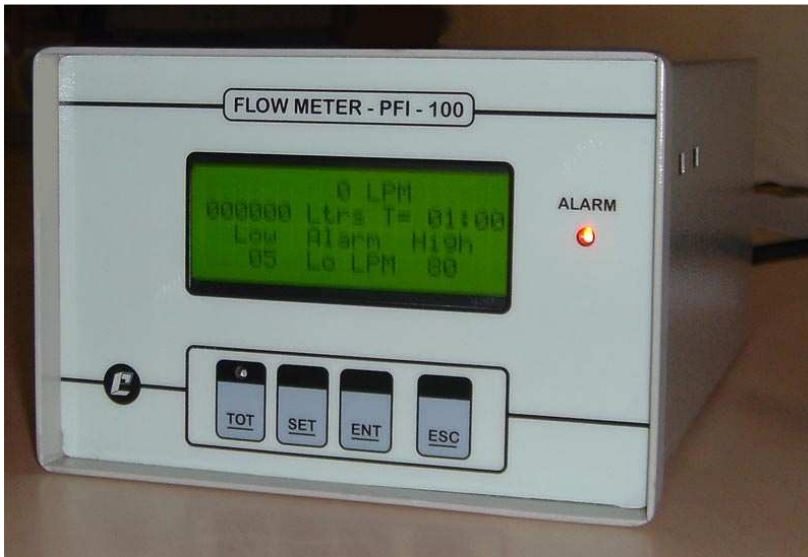

PARA AIR FLOW METER MODEL PFI - 100

Para Air Flow Meter Model PFI -100 is designed for measurement of air flow in the pipes for industrial applications. It measures air flow in the range of 0 – 100 LPM. Model PFI-100 works on 240 V AC Mains Supply. It measures air flow in ½” dia pipe. This air flow is indicated on 4 x 20 char LCD Display. It also generates 4 to 20 mA output signal, linearly proportional to air flow in LPM.

Low and High level Alarms can be set within the full range of air flow. Air flow totalizer is also provided to integrate air volume in Liters for the preset time.

Model PFI-100 sensor circuit housed in the probe unit, is a robust, all solid state device working on Kings law. The length of interconnecting cable between probe unit and readout unit can be 3 meters long. Necessary ½” pipe couplings are provided to enable user install the probe in the air line.

SPECIFICATIONS :

READOUT UNIT :

Air Flow Range	: 0 to 100 LPM
Accuracy	: \pm 5% of Full Scale
Menu	: 4 x 20 Char LCD
Keyboard	: 4 keys – TOT, SETUP, ENTER, ESC
Alarms	: Low and High Level
Alarm Indication	: LED on front panel, Relay Contact
Totalizer Time	: Settable up to 24:00 Hrs
Totaliser ON/OFF	: Through Keypad
Output	: 4 to 20 mA proportional to LPM
Operating Voltage	: +240V AC , 50 Hz Mains supply
Mechanical	: Steel housing, panel mounting type
Dimensions	: 140 W X 110 H X 210 D mm

PROBE UNIT :

Probe Construction	: Stainless Steel, M14, Threaded female port
Probe Electronics	: Stainless Steel housing, 80 L X 70 H X 25 D mm
Interconnecting Cable	: 1 ~ 2 meters long, 3 core cable with Amphenol connector